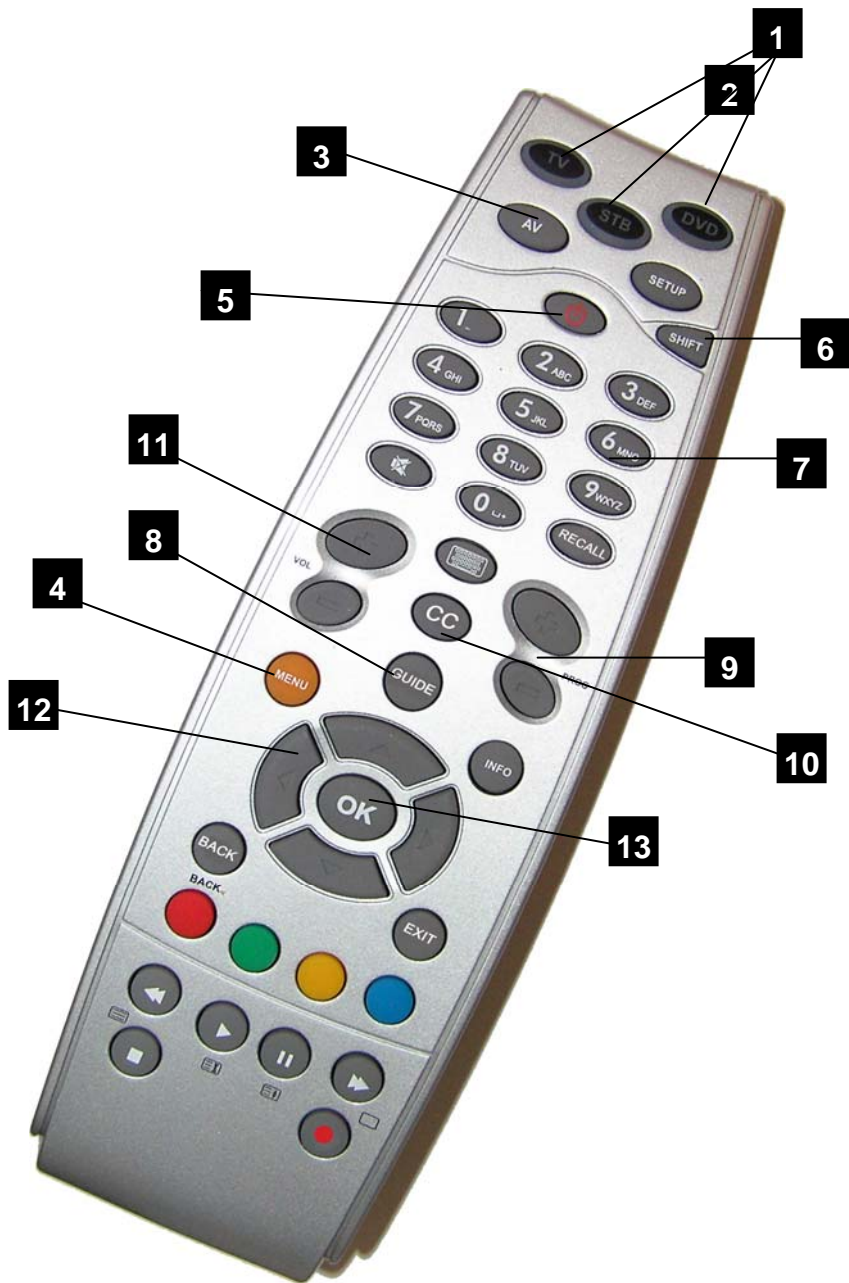

7. Number Keys:

The Number keys (0-9) provide the functions just like your original remote, such as the direct access to program/channel selection.

8. Guide Key:

After pressing the STB device key, the Guide key brings up the on-screen TV Guide.

9. Channel Up / Down Control:

These keys will allow you to move through the channels.

10. CC

The Closed Caption key mutes the volume and allows for closed captioning.

11. Volume Up / Down Control:

These keys will adjust the volume level of your device.

12. Directional Keys

These keys will allow you to navigate through the menu of your device.

13. OK key

This key can be used to verify any Menu operation.

Remote Control Programming Instructions

Setting up the FOCUS 3-MODE (Example: To set up the FOCUS 3-MODE for your television)

1. **Make sure your device (television) you wish to operate is switched on** (not in standby).
2. **Find the code for your device in the Code List (page 6-23).** The device codes are listed per device type and brand name. Also the most popular code for each brand is listed first (*Note: If your brand is not listed at all, try the Search Method below*)
3. **Press the device mode key (e.g. TV)** on the Focus remote for the device you wish to set up.
4. **Press and hold down SHIFT** until the red light blinks twice (the red light will blink once then twice).
5. **Enter your four-digit device code** using the number keys. The red light will blink twice.
6. **Aim the FOCUS 3-MODE remote at your device (television) and press POWER.** If your device switched off, the FOCUS 3-MODE is ready to operate your device.